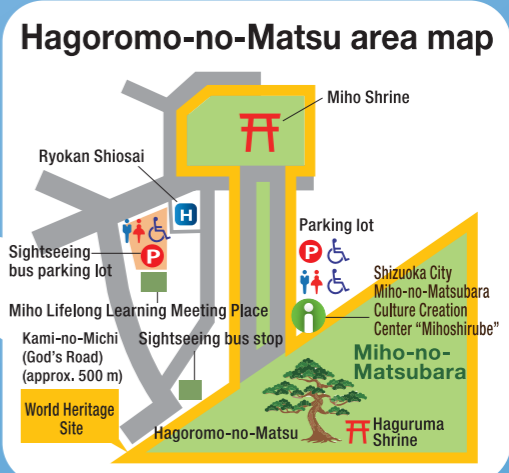

Miho Area Map

- ### Legend
- Viewpoint of Mt. Fuji
 - Restaurant
 - Hotel
 - Rental bicycle station
 - Otono audio guide spots
 - Bus stop
 - Restroom
 - Wheelchair accessible restroom
 - Parking lot
 - Tourist information center

Contacts: Tourist Information Center in front of Shimizu Station
 Tel 054-367-9613 (9:00~17:45)

SURUGA Marketing & Tourism Bureau
 Tel 054-251-5880 (8:30~17:45 *Weekdays only)

Mariko and Mochimune area

Okitsu, Yui and Kanbara area